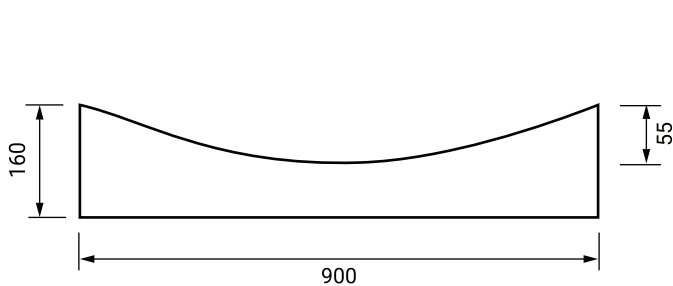

DISH CHANNEL

- Figures on the left hand side of each profile relate to the base height below top of kerb/edge dish.
- All string line offsets are 150mm behind back of kerb or side of channel.
- For extra strength – fibre mesh may be added.
- Please phone with any queries/for more information.

Off Set 900mm Dish Channel

Off Set 600mm Dish Channel

900mm Dish Channel

700mm Dish Channel

1220mm Dish Channel