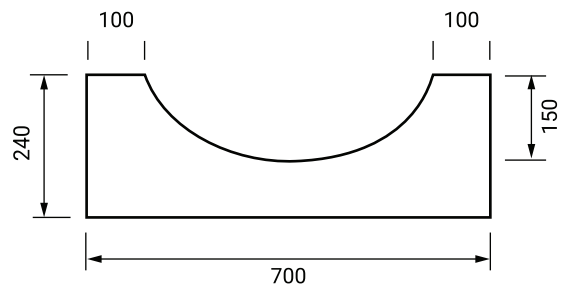

DISH CHANNEL

- Figures on the left hand side of each profile relate to the base height below top of kerb/edge dish.
- All string line offsets are 150mm behind back of kerb or side of channel.
- For extra strength – fibre mesh may be added.
- Please phone with any queries/for more information.

Off Set 900mm Dish Channel

Off Set 600mm Dish Channel

900mm Dish Channel

700mm Dish Channel

1220mm Dish Channel