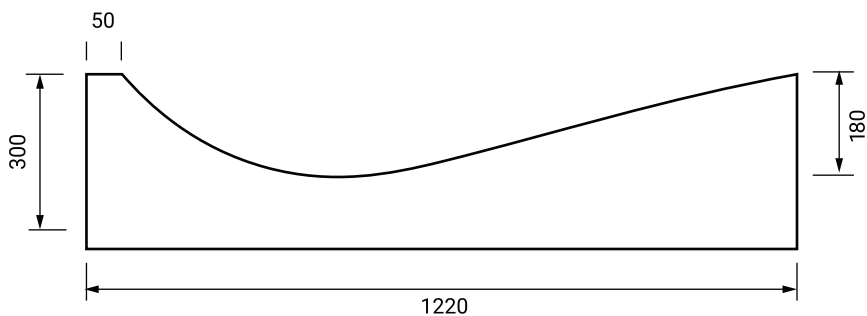

DISH CHANNEL

- Figures on the left hand side of each profile relate to the base height below top of kerb/edge dish.
- All string line offsets are 150mm behind back of kerb or side of channel.
- For extra strength – fibre mesh may be added.
- Please phone with any queries/for more information.

Off Set 900mm Dish Channel

Off Set 600mm Dish Channel

900mm Dish Channel

700mm Dish Channel

1220mm Dish Channel