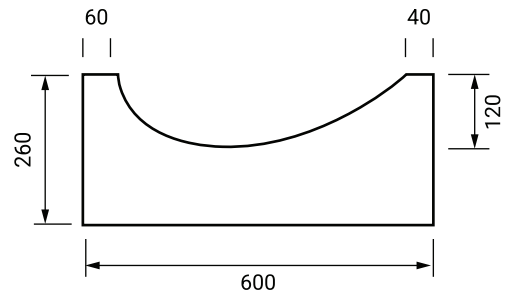

DISH CHANNEL

- Figures on the left hand side of each profile relate to the base height below top of kerb/edge dish.
- All string line offsets are 150mm behind back of kerb or side of channel.
- For extra strength – fibre mesh may be added.
- Please phone with any queries/for more information.

Off Set 900mm Dish Channel

Off Set 600mm Dish Channel

900mm Dish Channel

700mm Dish Channel

1220mm Dish Channel