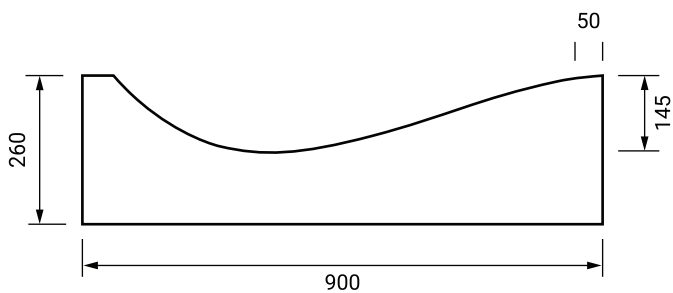

DISH CHANNEL

- Figures on the left hand side of each profile relate to the base height below top of kerb/edge dish.
- All string line offsets are 150mm behind back of kerb or side of channel.
- For extra strength – fibre mesh may be added.
- Please phone with any queries/for more information.

Off Set 900mm Dish Channel

Off Set 600mm Dish Channel

900mm Dish Channel

700mm Dish Channel

1220mm Dish Channel